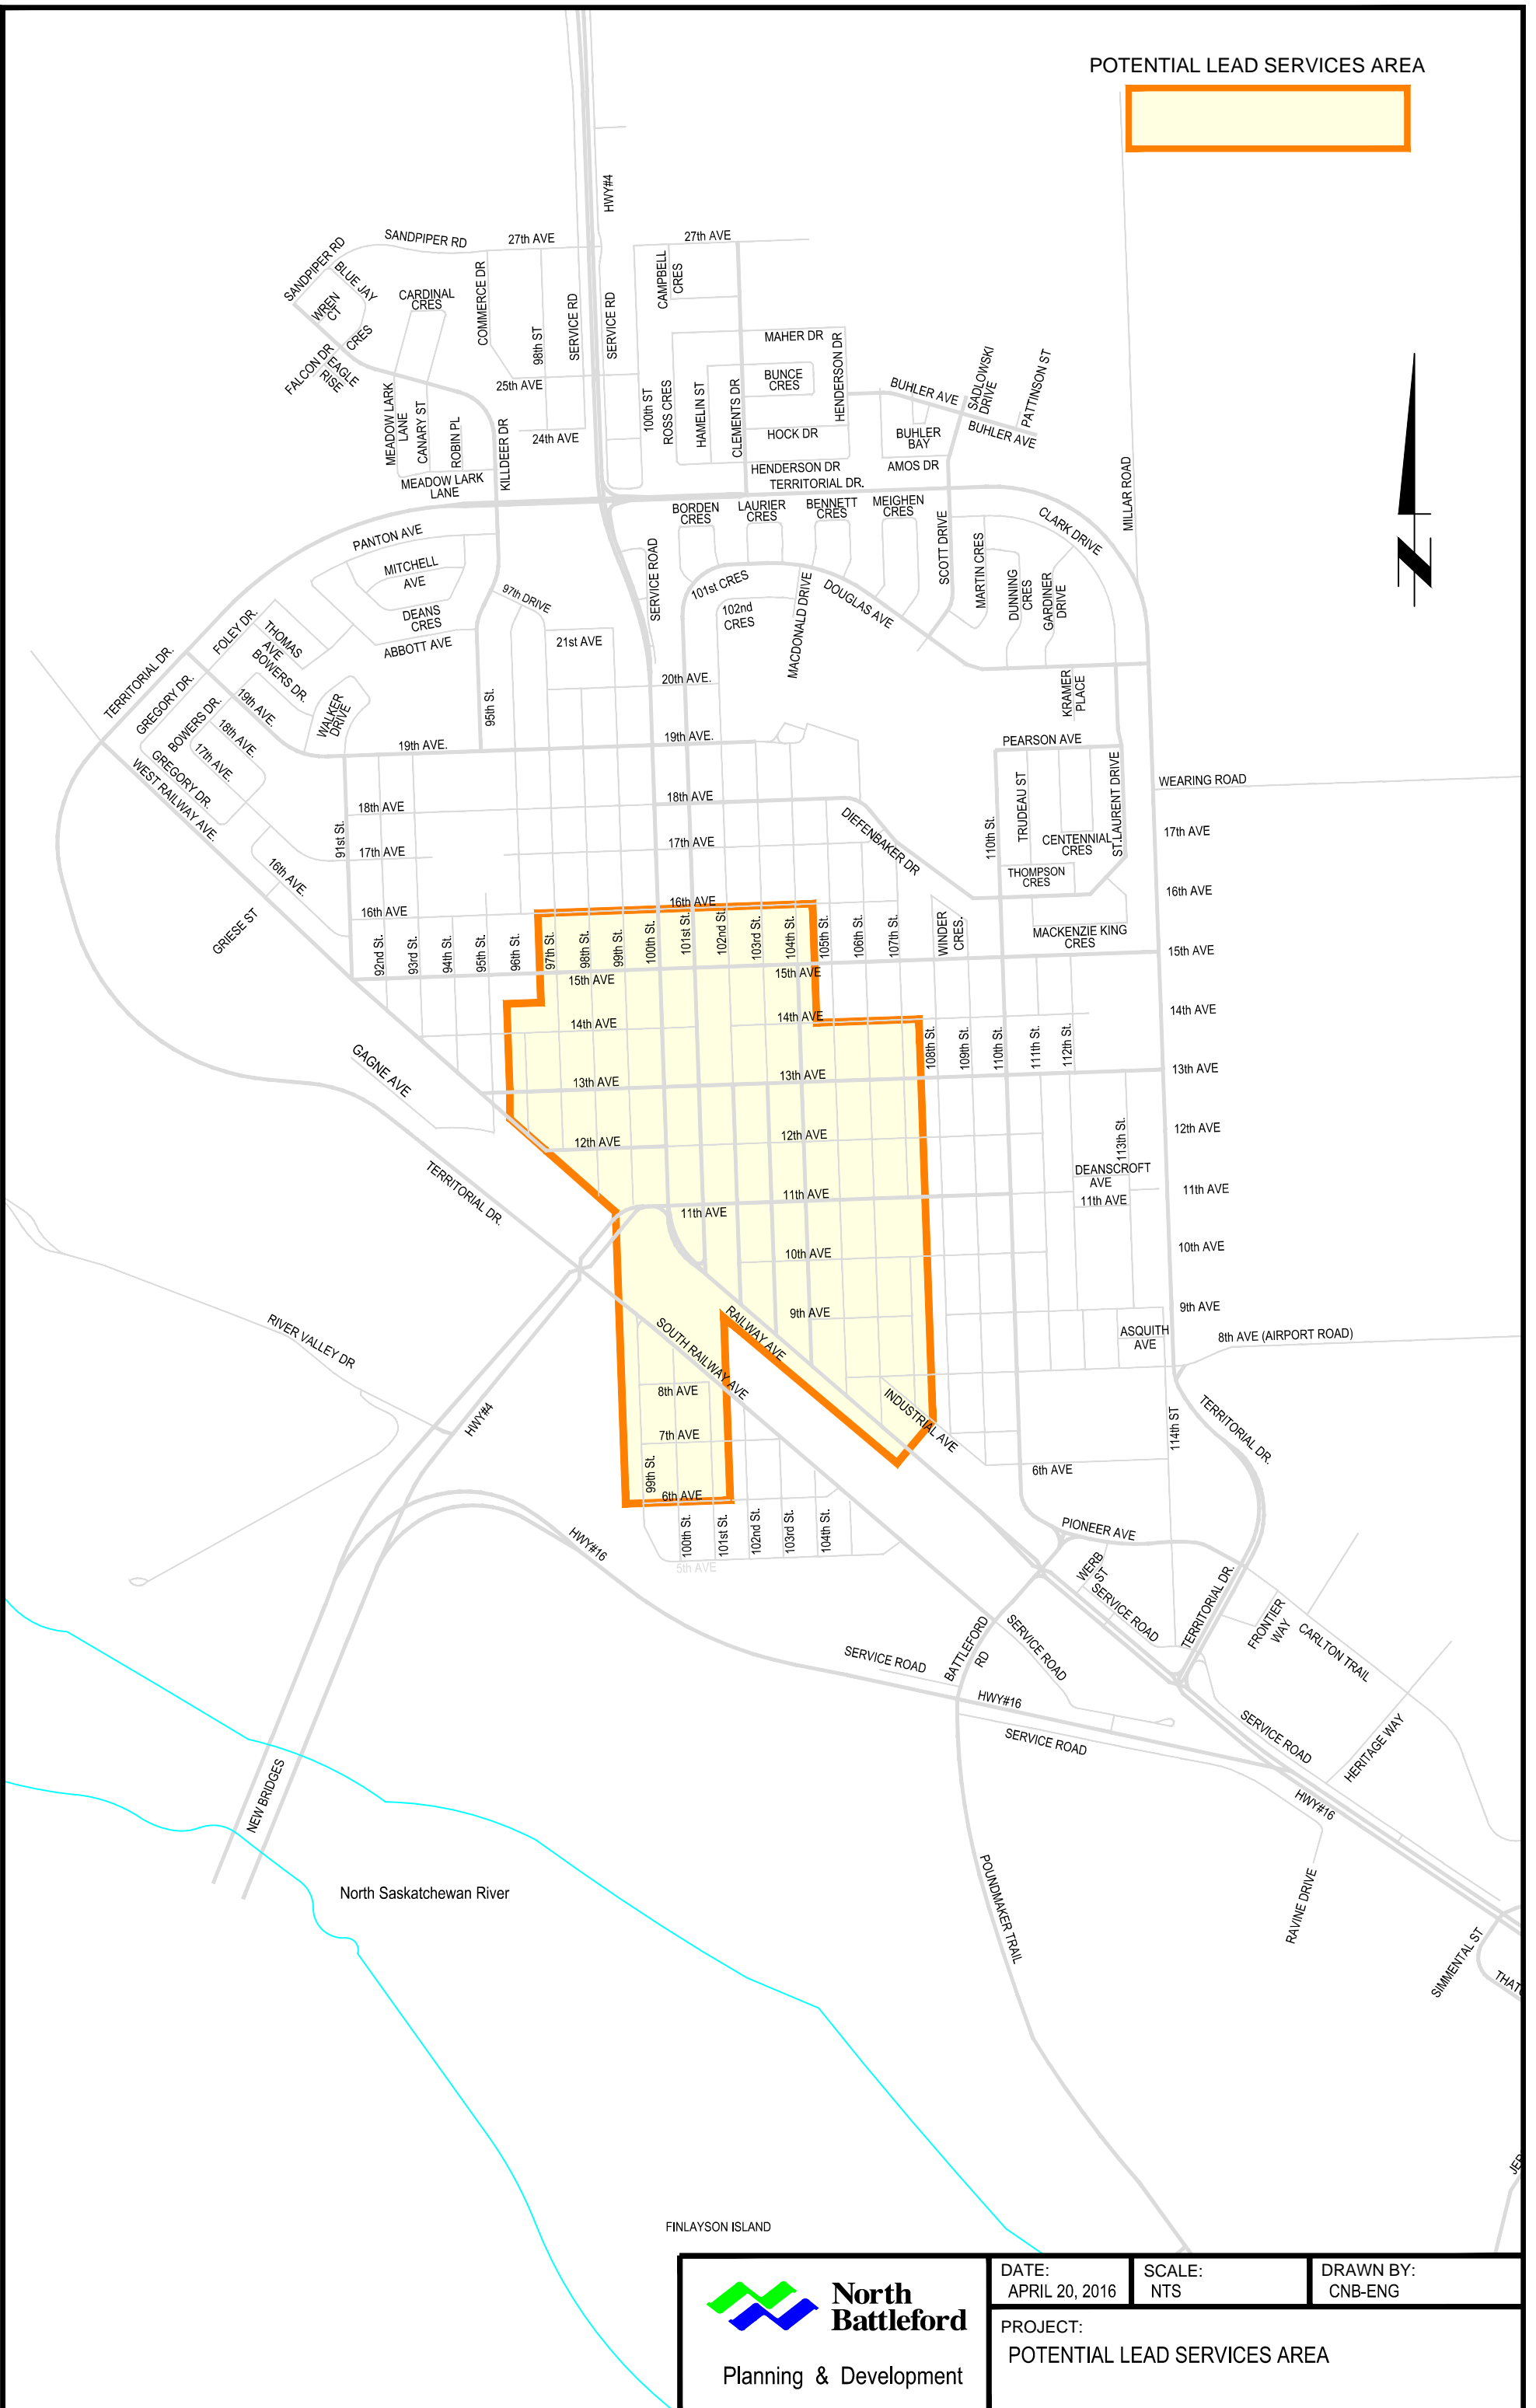

POTENTIAL LEAD SERVICES AREA

North Battleford
Planning & Development

DATE:
APRIL 20, 2016

SCALE:
NTS

DRAWN BY:
CNB-ENG

PROJECT:
POTENTIAL LEAD SERVICES AREA