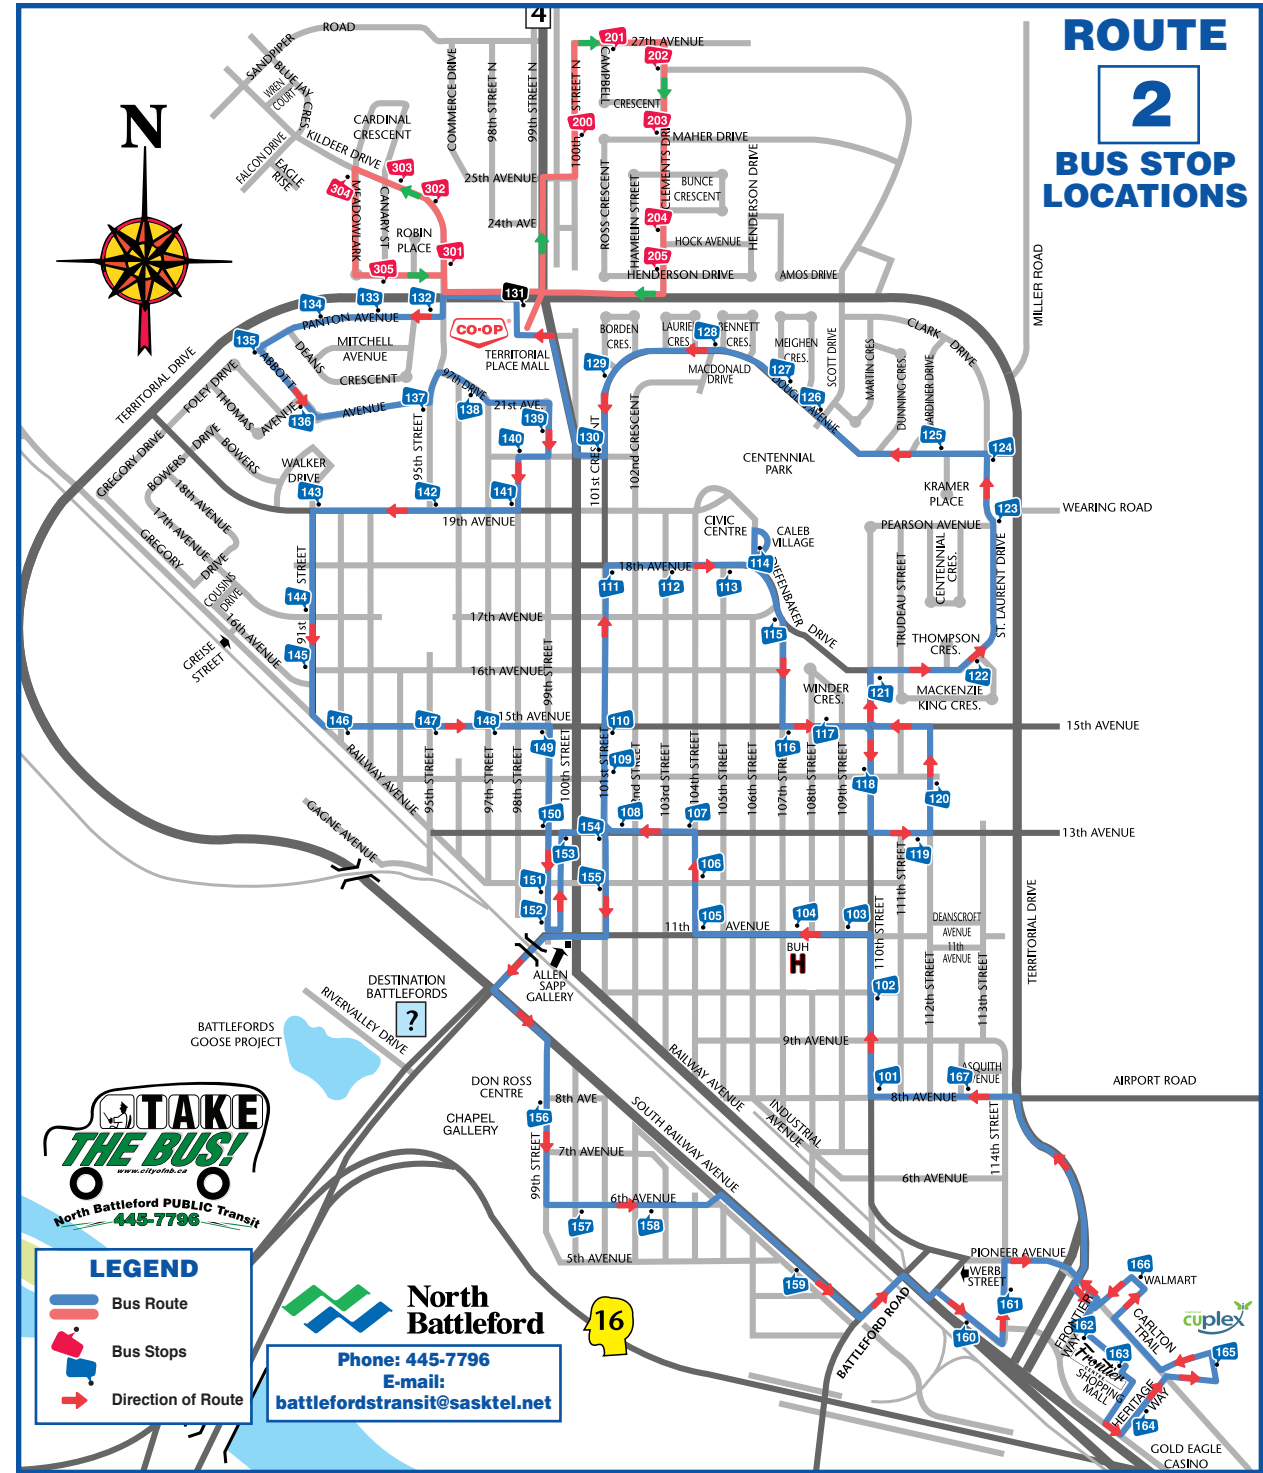

ROUTE 2

BUS STOP LOCATIONS

1. **LEGEND**
2. Bus Route
   - Bus Stops
   - Direction of Route

North Battleford
Phone: 445-7796
E-mail: battlefordtransit@sasktel.net