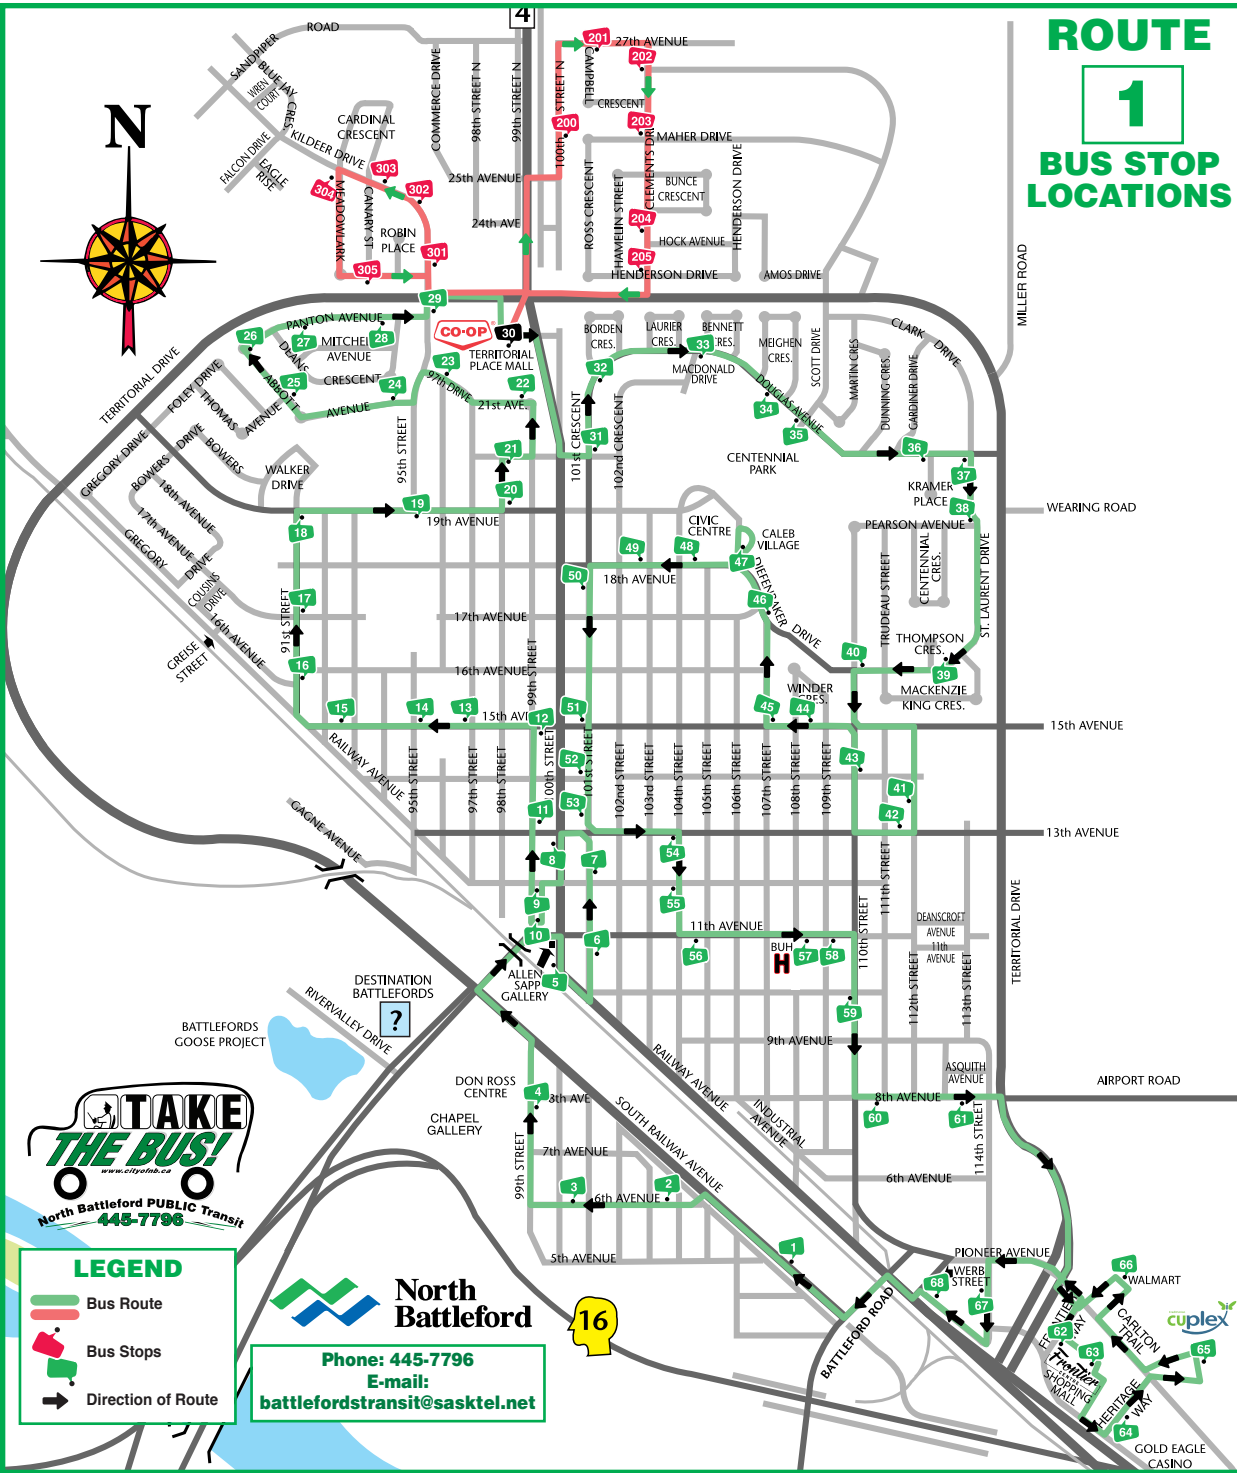

ROUTE 1

BUS STOP LOCATIONS

1. **LEGEND**
2. Bus Route
   - Bus Stops
   - Direction of Route

North Battleford
Phone: 445-7796
E-mail: battlefordtransit@sasktel.net