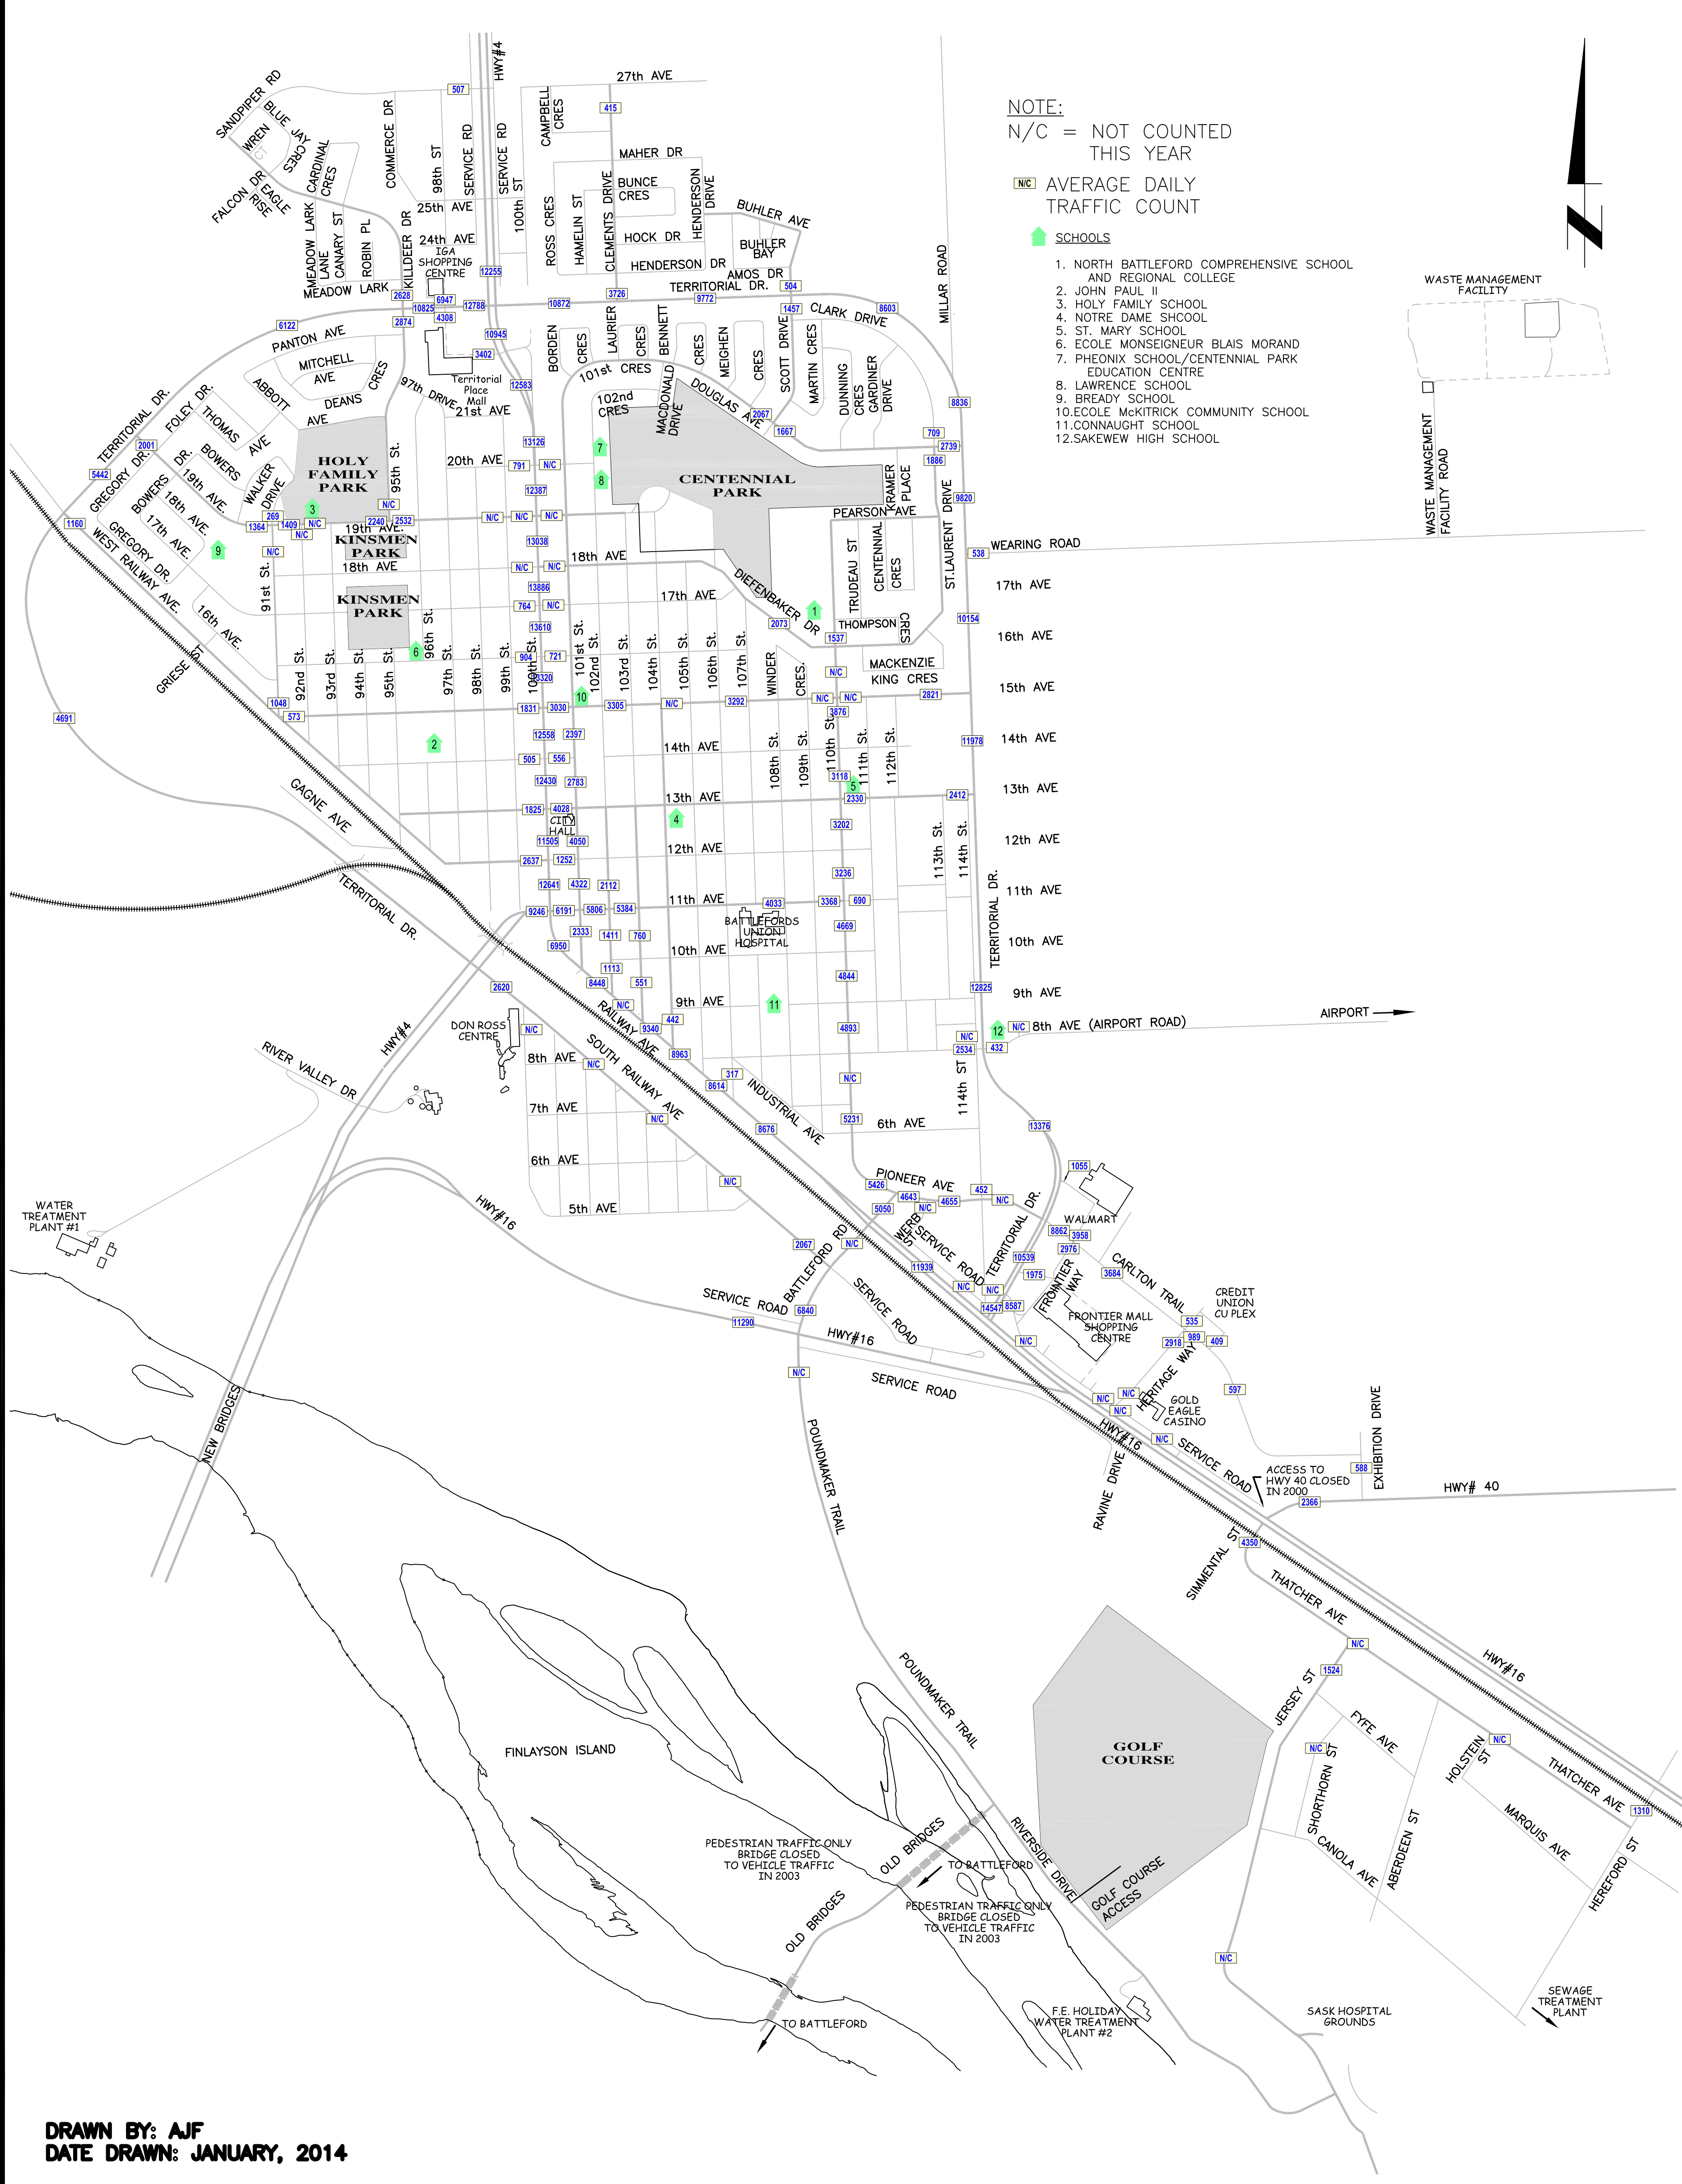

CITY OF NORTH BATTLEFORD 2013 AVERAGE DAILY TRAFFIC VOLUME COUNTS

NOTE:
 N/C = NOT COUNTED THIS YEAR
 [N/C] AVERAGE DAILY TRAFFIC COUNT
 [1-12] SCHOOLS

1. NORTH BATTLEFORD COMPREHENSIVE SCHOOL AND REGIONAL COLLEGE
2. JOHN PAUL II
3. HOLY FAMILY SCHOOL
4. NOTRE DAME SCHOOL
5. ST. MARY SCHOOL
6. ECOLE MONSEIGNEUR BLAIS MORAND
7. PHEONIX SCHOOL/CENTENNIAL PARK EDUCATION CENTRE
8. LAWRENCE SCHOOL
9. BREADY SCHOOL
10. ECOLE MCKITRICK COMMUNITY SCHOOL
11. CONNAUGHT SCHOOL
12. SAKKEWEE HIGH SCHOOL