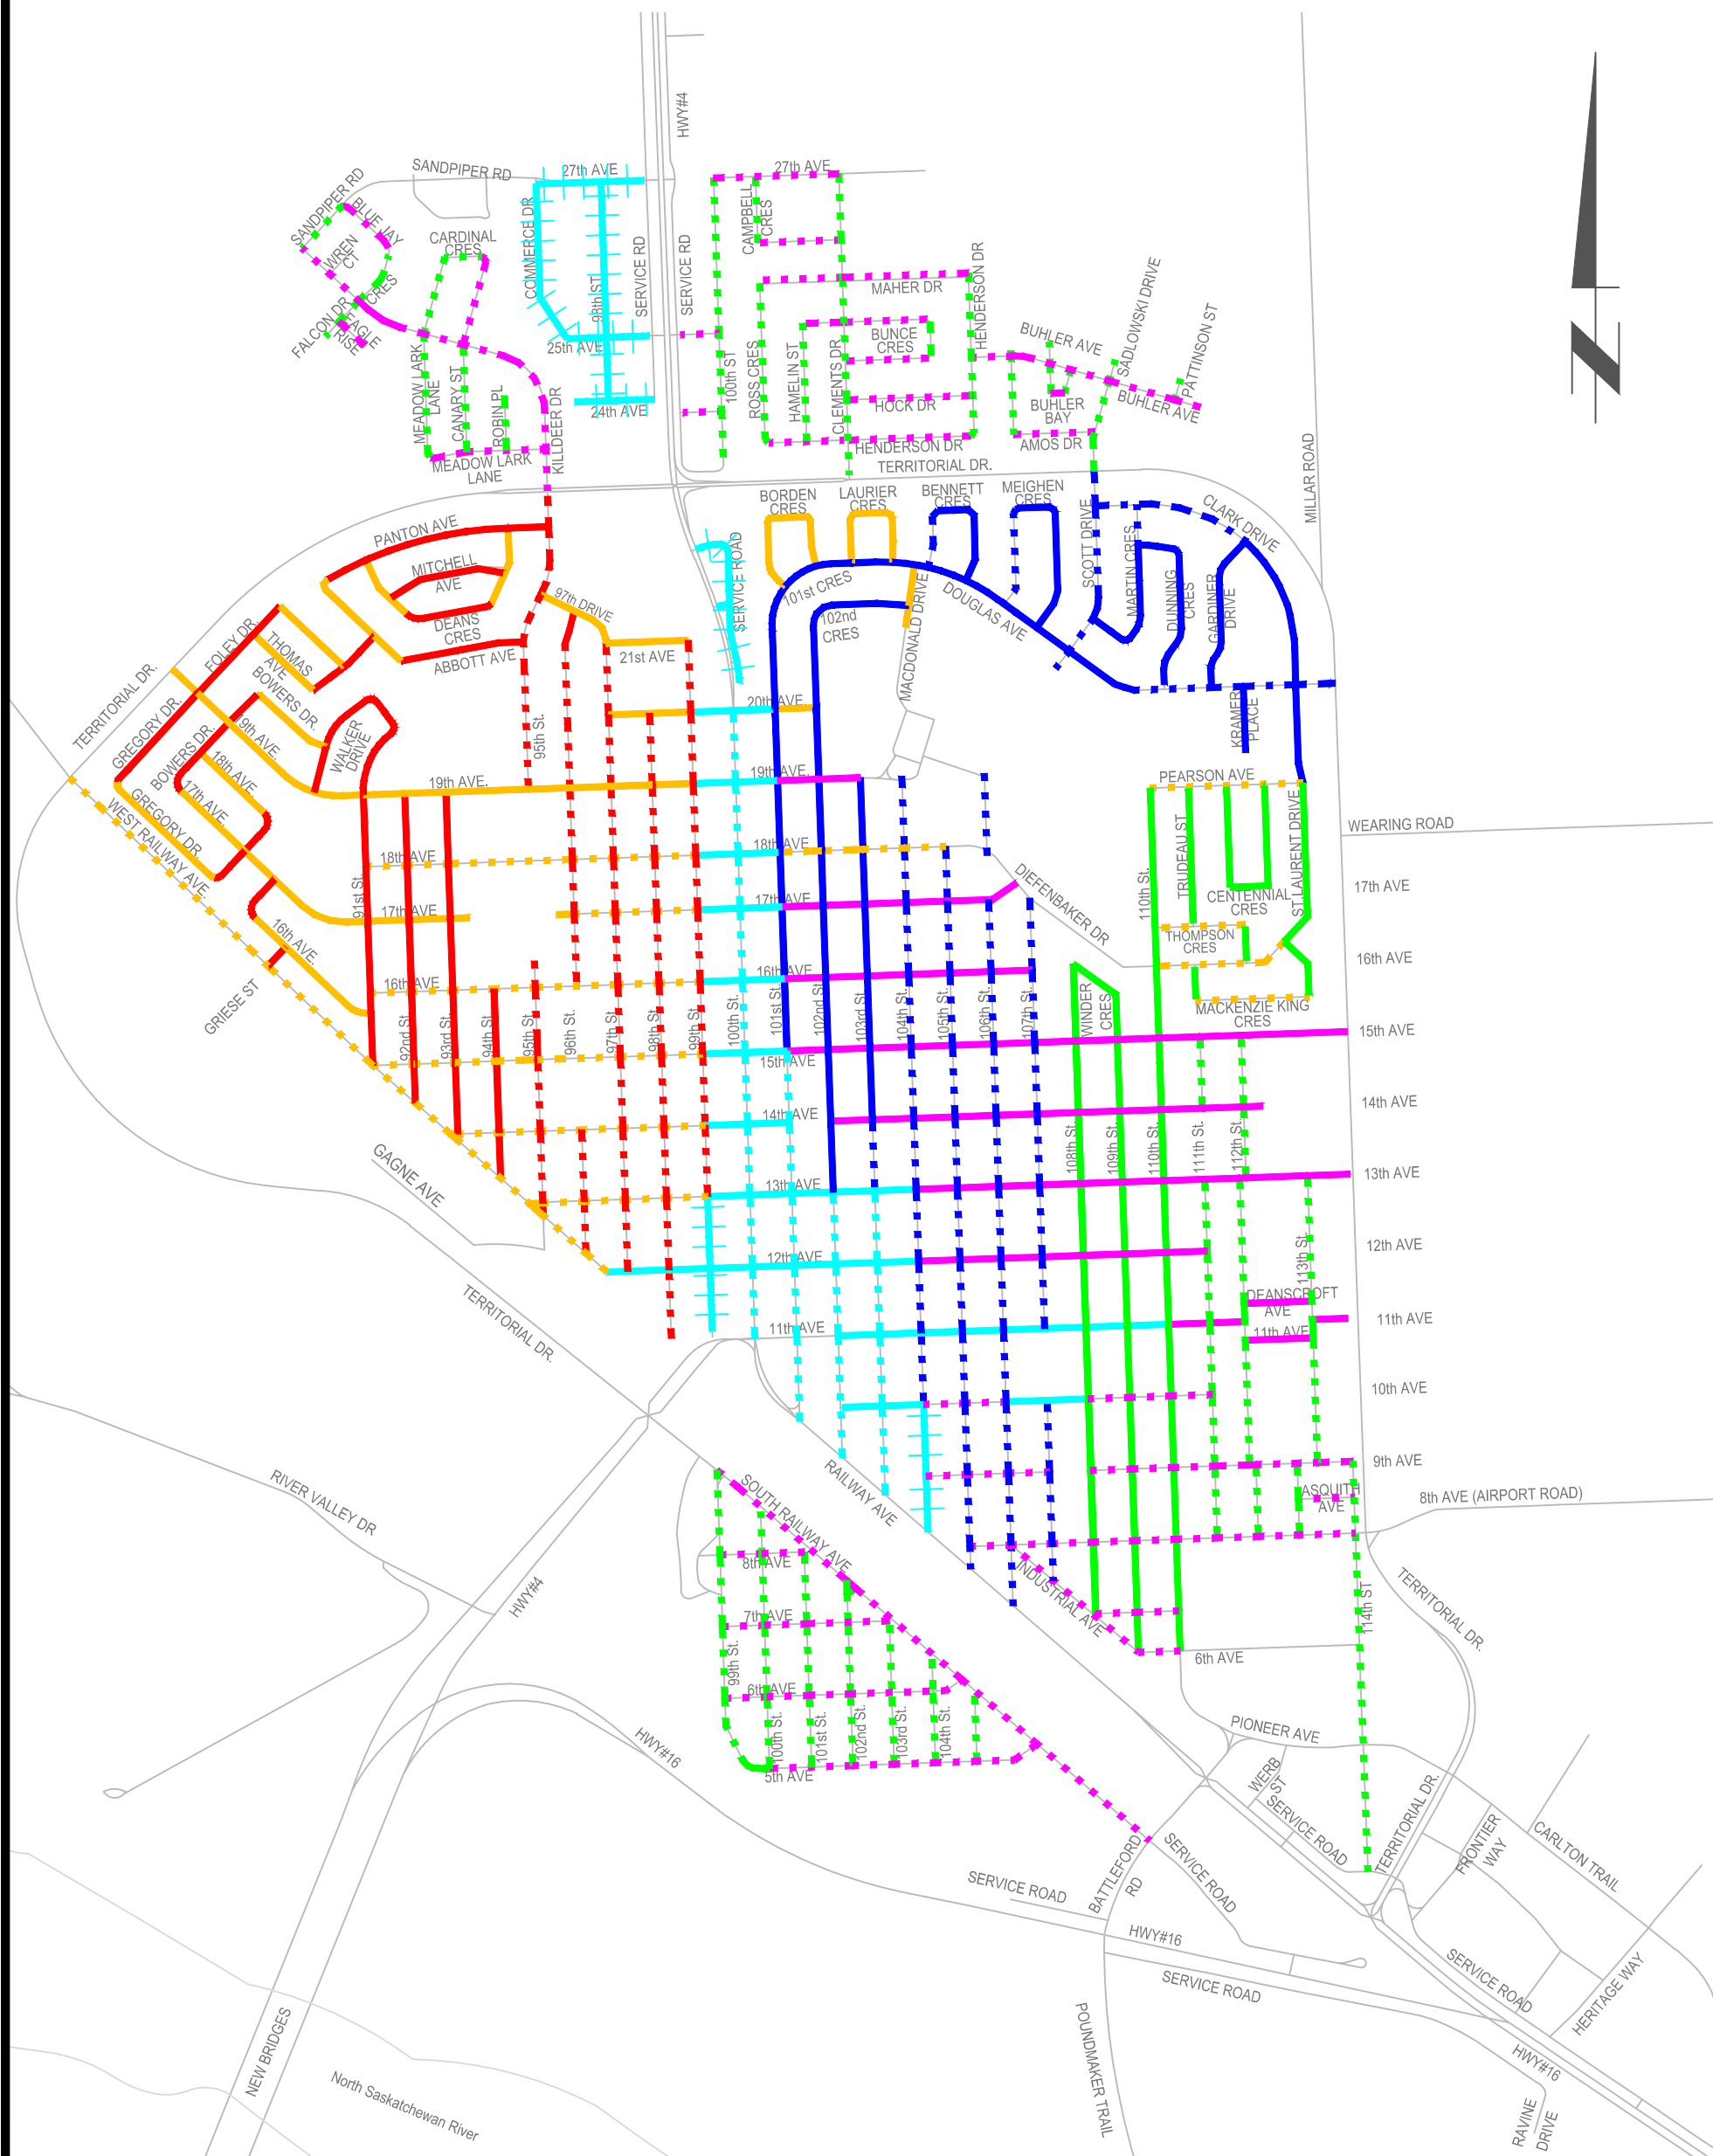

CNB PARKING RESTRICTIONS

LEGEND

	MONDAY (9 A.M. TO NOON)		MONDAY (1 P.M. TO 5 P.M.)
	TUESDAY (9 A.M. TO NOON)		TUESDAY (1 P.M. TO 5 P.M.)
	WEDNESDAY (9 A.M. TO NOON)		WEDNESDAY (1 P.M. TO 5 P.M.)
	THURSDAY (9 A.M. TO NOON)		THURSDAY (1 P.M. TO 5 P.M.)
	FRIDAY (9 A.M. TO NOON)		FRIDAY (1 P.M. TO 5 P.M.)
	MONDAY (3 A.M. TO 7 A.M.)		MON, WED & THUR (3 A.M. TO 7 A.M.)
	TUE & FRI (3 A.M. TO 7 A.M.)		NO PARKING (UNSCHEDULED SERVICE THROUGHOUT THE WEEK)