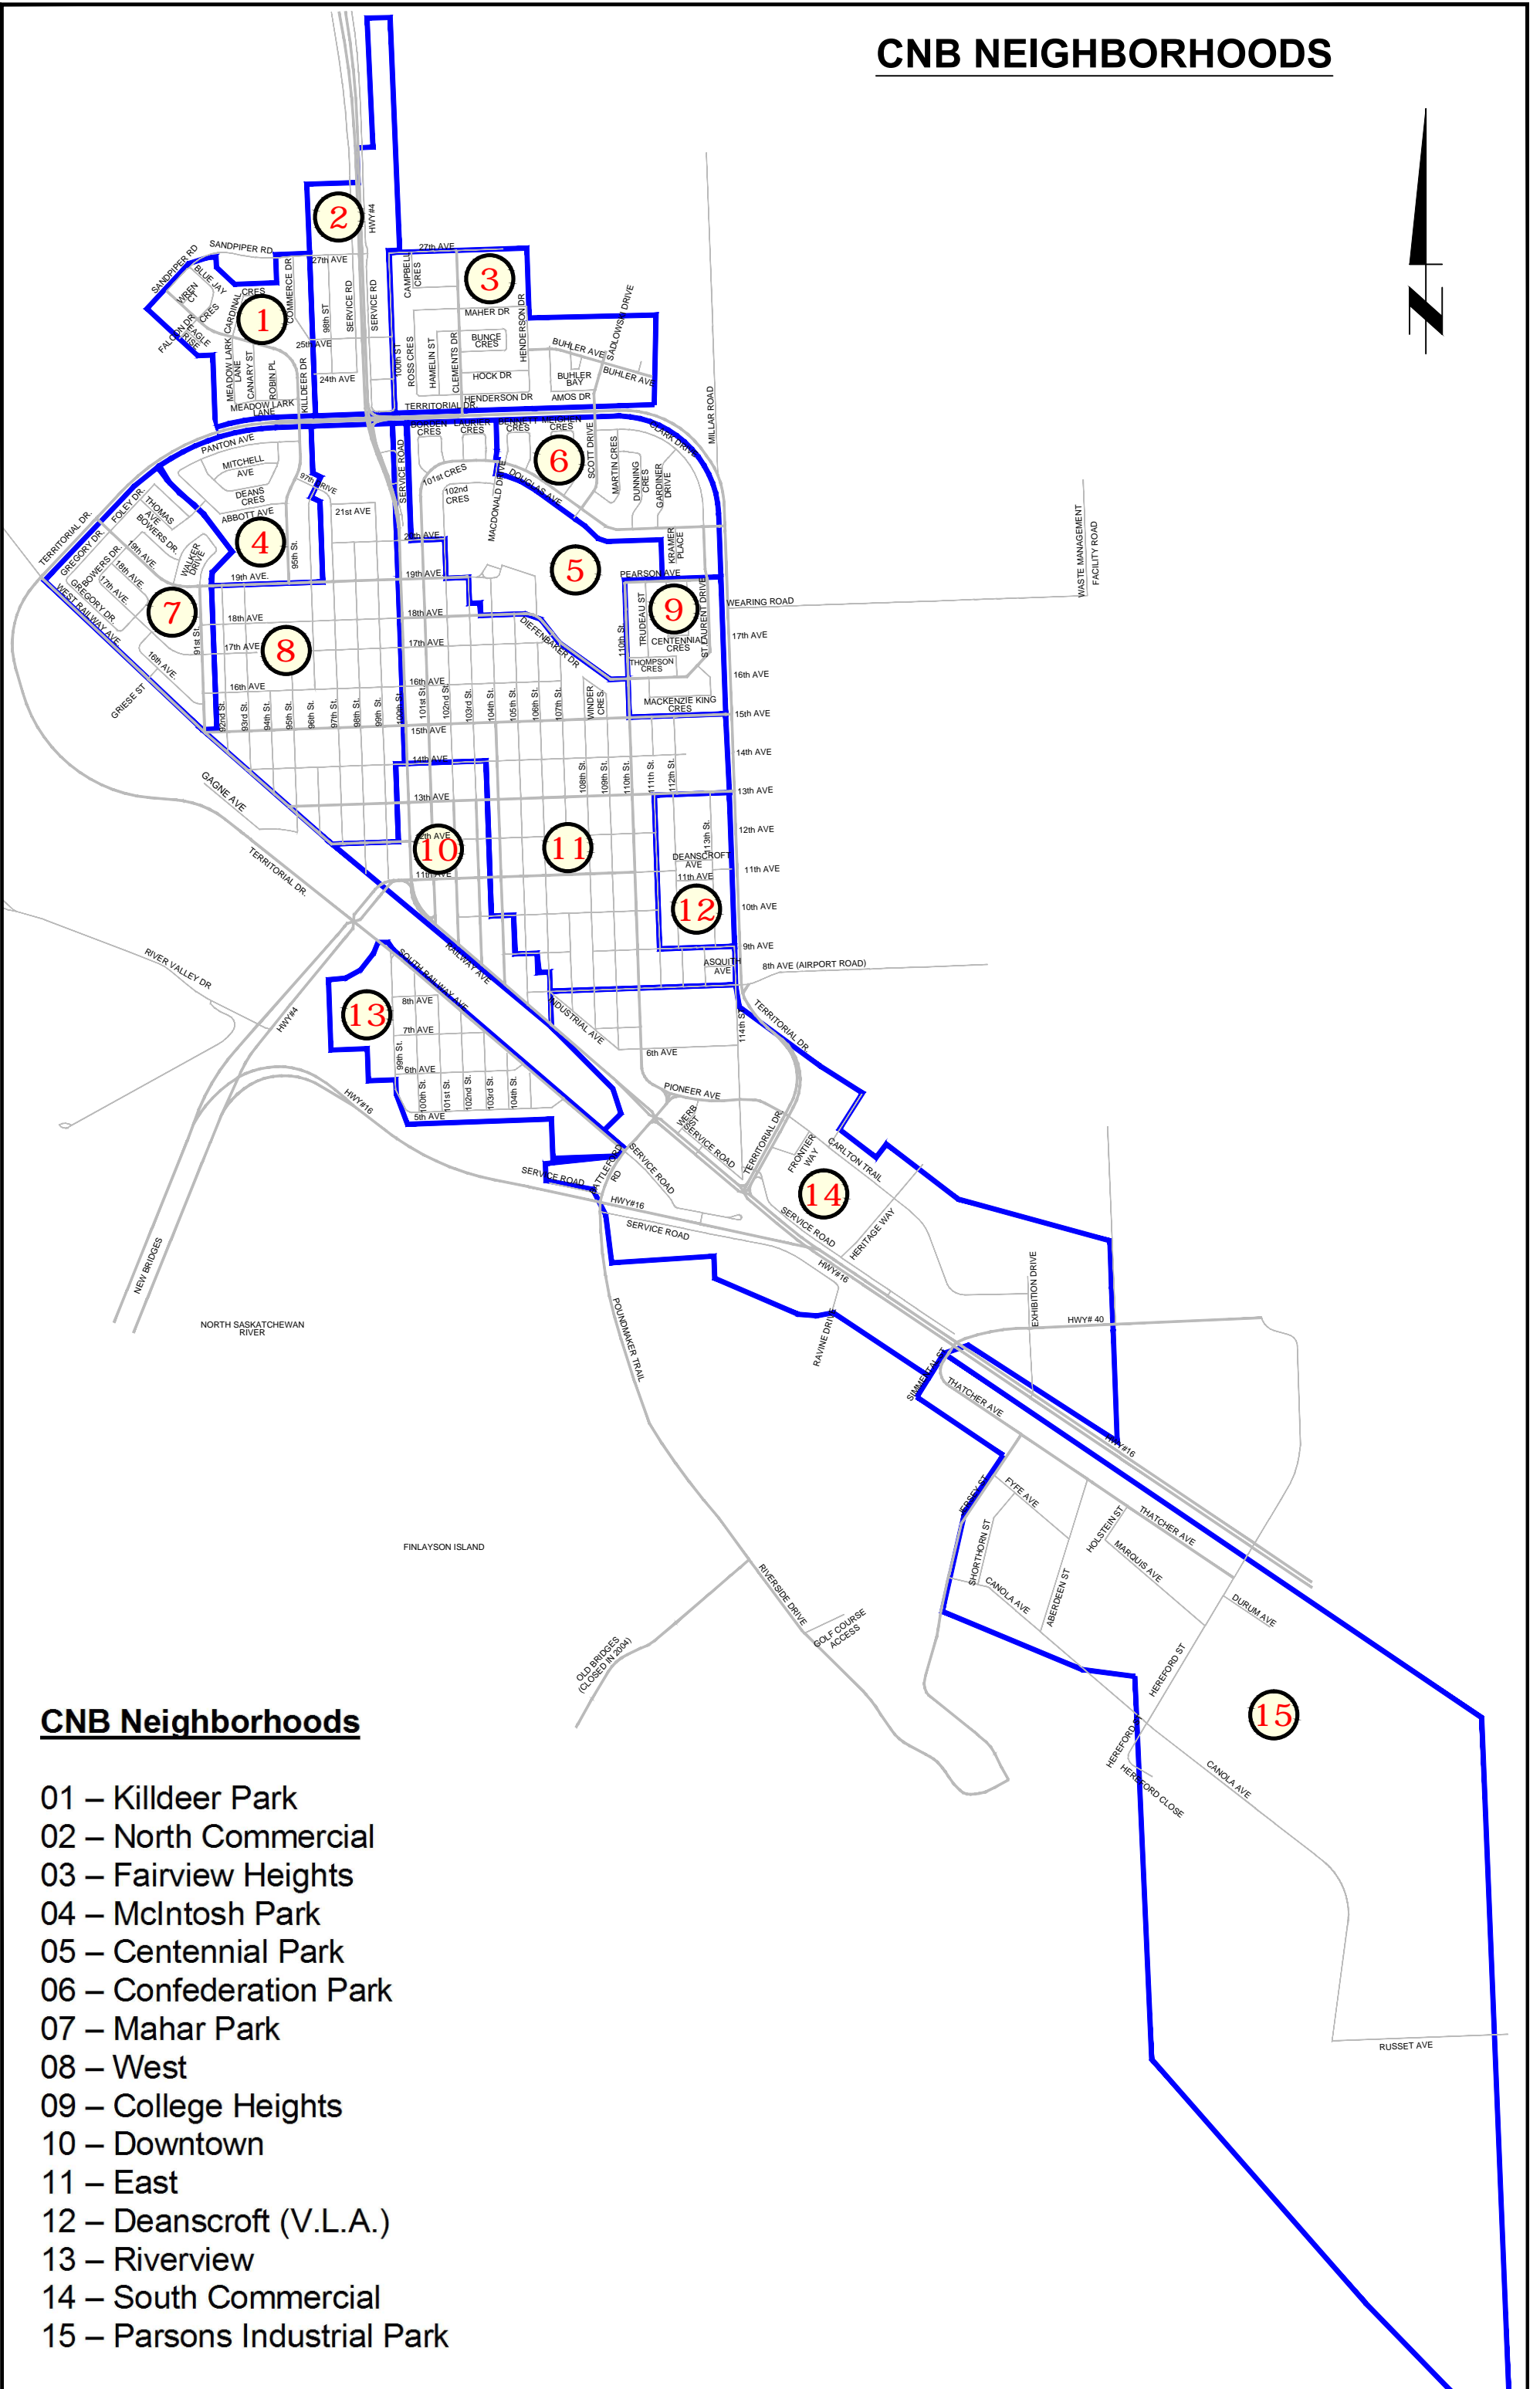

CNB NEIGHBORHOODS

CNB Neighborhoods

- 01 – Killdeer Park
- 02 – North Commercial
- 03 – Fairview Heights
- 04 – McIntosh Park
- 05 – Centennial Park
- 06 – Confederation Park
- 07 – Mahar Park
- 08 – West
- 09 – College Heights
- 10 – Downtown
- 11 – East
- 12 – Deanscroft (V.L.A.)
- 13 – Riverview
- 14 – South Commercial
- 15 – Parsons Industrial Park